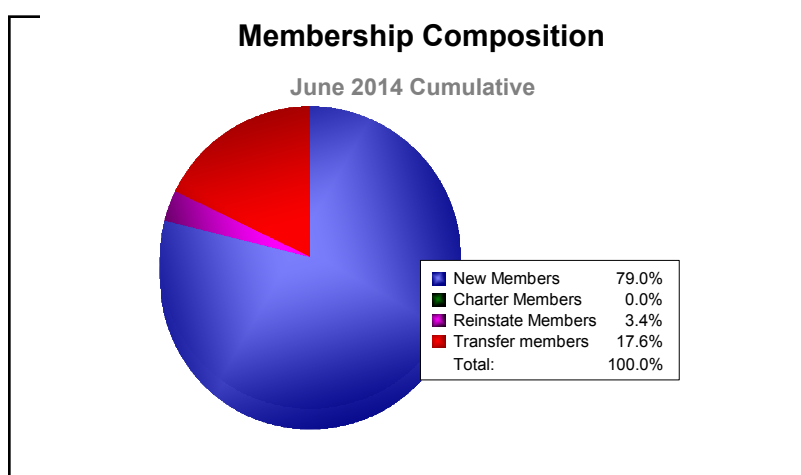

Year	New Clubs	Dropped Clubs	Gain/ Loss Clubs	New Members	Charter Members	Reinstate Members	Transfer Members	Total Member Added	Total Members Dropped	Gain/ Loss Members
2009-2010	0	0	0	90	0	8	20	118	-132	-14
2010-2011	0	0	0	111	0	3	11	125	-115	10
2011-2012	0	0	0	89	0	10	15	114	-130	-16
2012-2013	0	0	0	93	0	4	17	114	-153	-39
2013-2014	0	0	0	94	0	4	21	119	-147	-28
Average	0	0	0	95	0	6	17	118	-135	-17