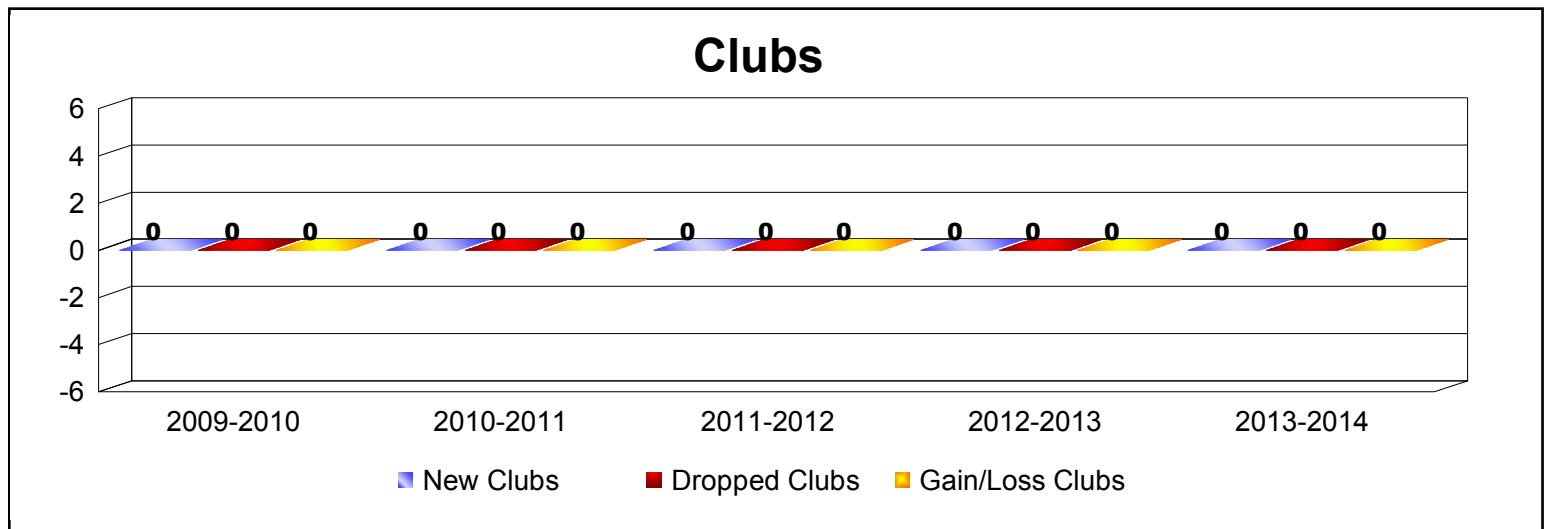

Year	New Clubs	Dropped Clubs	Gain/ Loss Clubs	New Members	Charter Members	Reinstate Members	Transfer Members	Total Member Added	Total Members Dropped	Gain/ Loss Members
2009-2010	0	0	0	90	0	8	20	118	-132	-14
2010-2011	0	0	0	111	0	3	11	125	-115	10
2011-2012	0	0	0	89	0	10	15	114	-130	-16
2012-2013	0	0	0	93	0	4	17	114	-153	-39
2013-2014	0	0	0	94	0	4	21	119	-147	-28
Average	0	0	0	95	0	6	17	118	-135	-17

Year	New Clubs	Dropped Clubs	Gain/ Loss Clubs	New Members	Charter Members	Reinstate Members	Transfer Members	Total Member Added	Total Members Dropped	Gain/ Loss Members
2009-2010	0	0	0	20	0	2	1	23	-31	-8
2010-2011	0	0	0	34	0	1	1	36	-28	8
2011-2012	0	0	0	17	0	3	2	22	-32	-10
2012-2013	0	0	0	22	0	0	4	26	-26	0
2013-2014	0	0	0	28	0	1	3	32	-30	2
Average	0	0	0	24	0	1	2	28	-29	-2