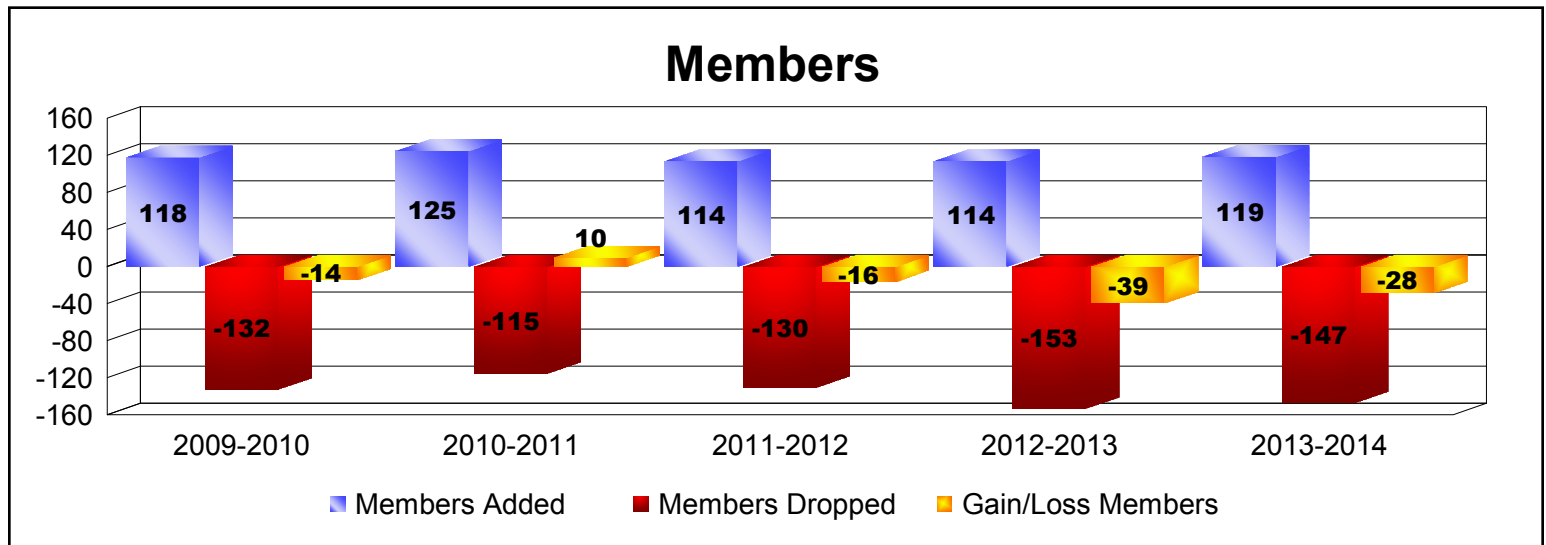

Year	New Clubs	Dropped Clubs	Gain/ Loss Clubs	New Members	Charter Members	Reinstate Members	Transfer Members	Total Member Added	Total Members Dropped	Gain/ Loss Members
2009-2010	0	0	0	90	0	8	20	118	-132	-14
2010-2011	0	0	0	111	0	3	11	125	-115	10
2011-2012	0	0	0	89	0	10	15	114	-130	-16
2012-2013	0	0	0	93	0	4	17	114	-153	-39
2013-2014	0	0	0	94	0	4	21	119	-147	-28
Average	0	0	0	95	0	6	17	118	-135	-17

Year	New Clubs	Dropped Clubs	Gain/ Loss Clubs	New Members	Charter Members	Reinstate Members	Transfer Members	Total Member Added	Total Members Dropped	Gain/ Loss Members
2009-2010	0	0	0	20	0	2	1	23	-31	-8
2010-2011	0	0	0	34	0	1	1	36	-28	8
2011-2012	0	0	0	17	0	3	2	22	-32	-10
2012-2013	0	0	0	22	0	0	4	26	-26	0
2013-2014	0	0	0	28	0	1	3	32	-30	2
Average	0	0	0	24	0	1	2	28	-29	-2