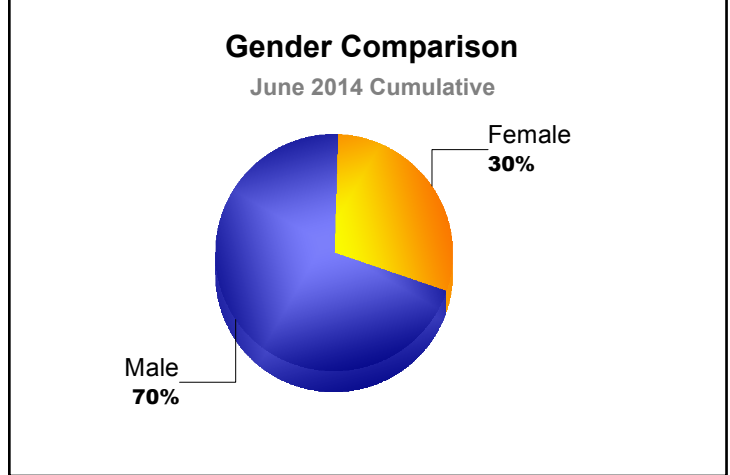

Year	New Clubs	Dropped Clubs	Gain/ Loss Clubs	New Members	Charter Members	Reinstate Members	Transfer Members	Total Member Added	Total Members Dropped	Gain/ Loss Members
2009-2010	0	0	0	90	0	8	20	118	-132	-14
2010-2011	0	0	0	111	0	3	11	125	-115	10
2011-2012	0	0	0	89	0	10	15	114	-130	-16
2012-2013	0	0	0	93	0	4	17	114	-153	-39
2013-2014	0	0	0	94	0	4	21	119	-147	-28
Average	0	0	0	95	0	6	17	118	-135	-17